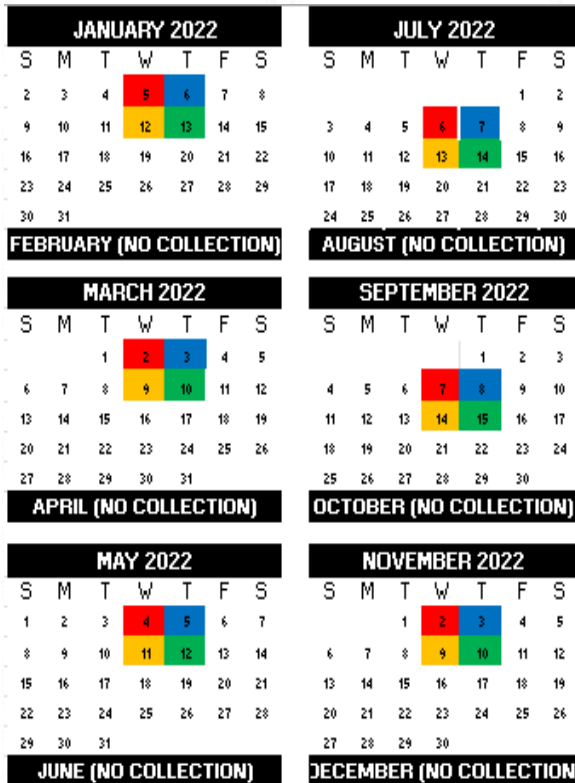

**ROUTE B
WEDNESDAY**

CUSACK RD
LAHINCH RD
SHANAWAY RD
DRUMCLIFF RD
DROICHEAD NA GABHAIR
WATERY RD
MILL RD/HARMONY ROW
NEWBRIDGE RD
COLLEGE RD
MARIAN AVE
GORT RD

THURSDAY

KILRUSH RD
CAHERCALLA RD
DRUMBIGGLE RD
GOLF LINKS RD
CIRCULAR RD
CORNMARKET ST
CARMODY ST
CLOUGHLEIGH RD

THURSDAY

LIFFORD RD
TULLA RD
BALLYMACAHILL RD
KNOCKANEAN
NEW RD
CLONROAD
FRANCIS ST
STATION RD
QUIN RD

*All adjoining estates will
be covered on the days the
roads are collected*

*All adjoining estates will
be covered on the days the
roads are collected*

Find your area day....

**GLASS
COLLECTION
ENNIS
2022**

This is your schedule for GLASS only

In order to confirm your glass collection, please locate your area under the route listed. Glass containers must be placed out for collection at 7.30 am on your collection day. Please note your regular glass, waste and dry recycling collections are not affected on Bank Holiday weekends, collection is always as normal. Glass can only be collected if it is left in our glass container.